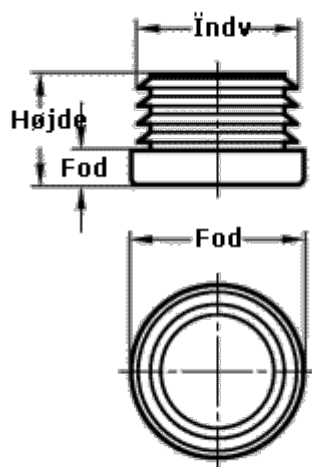

Data Sheet

Article number: 20991D35

Description: E+G tube end plug
GN 991-D35

Measures

Foot diameter	= 35mm
Foot length	= 5mm
Height	= 16mm
Internal tube diameter	= 34mm